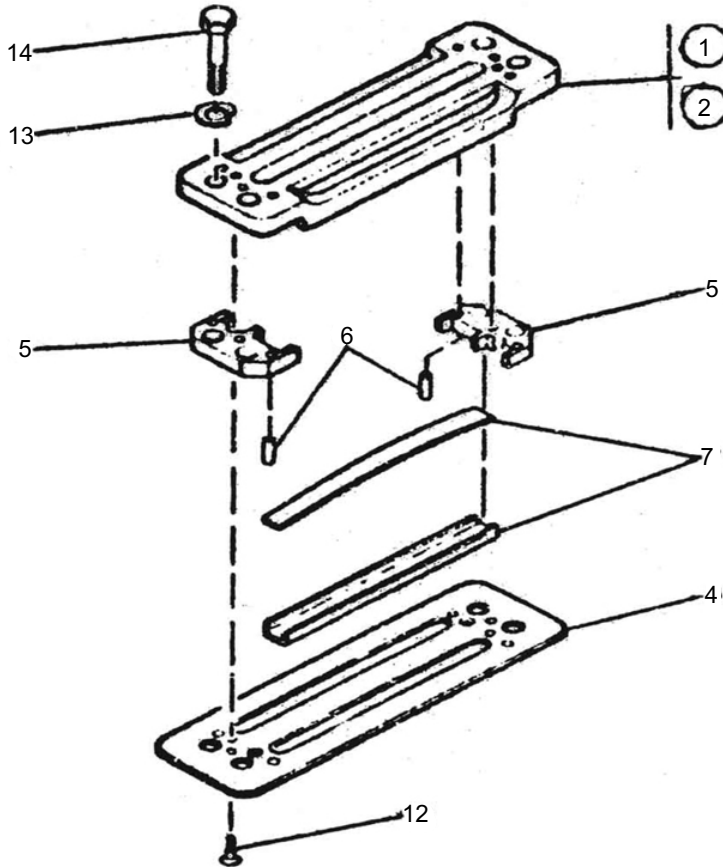

A357PC2 - VALVE DISCHARGE COMPLETE

No.	Description	Ref Part No.	QTY
1	Valve Discharge Complete	A357PC2	-
2	- Plate Stop	A357PC6	1
5	- Guide	A357PC16	2
6	- Dowel	26A13F501	4
4	- Plate Seat	A357PC18	1
12	- Machine Screw	77A2S29	2
7	- Set Channels & Springs	A357PC33	1
14	- Capscrew	35A2D7	6
13	- Lockwasher	14A5C54	6